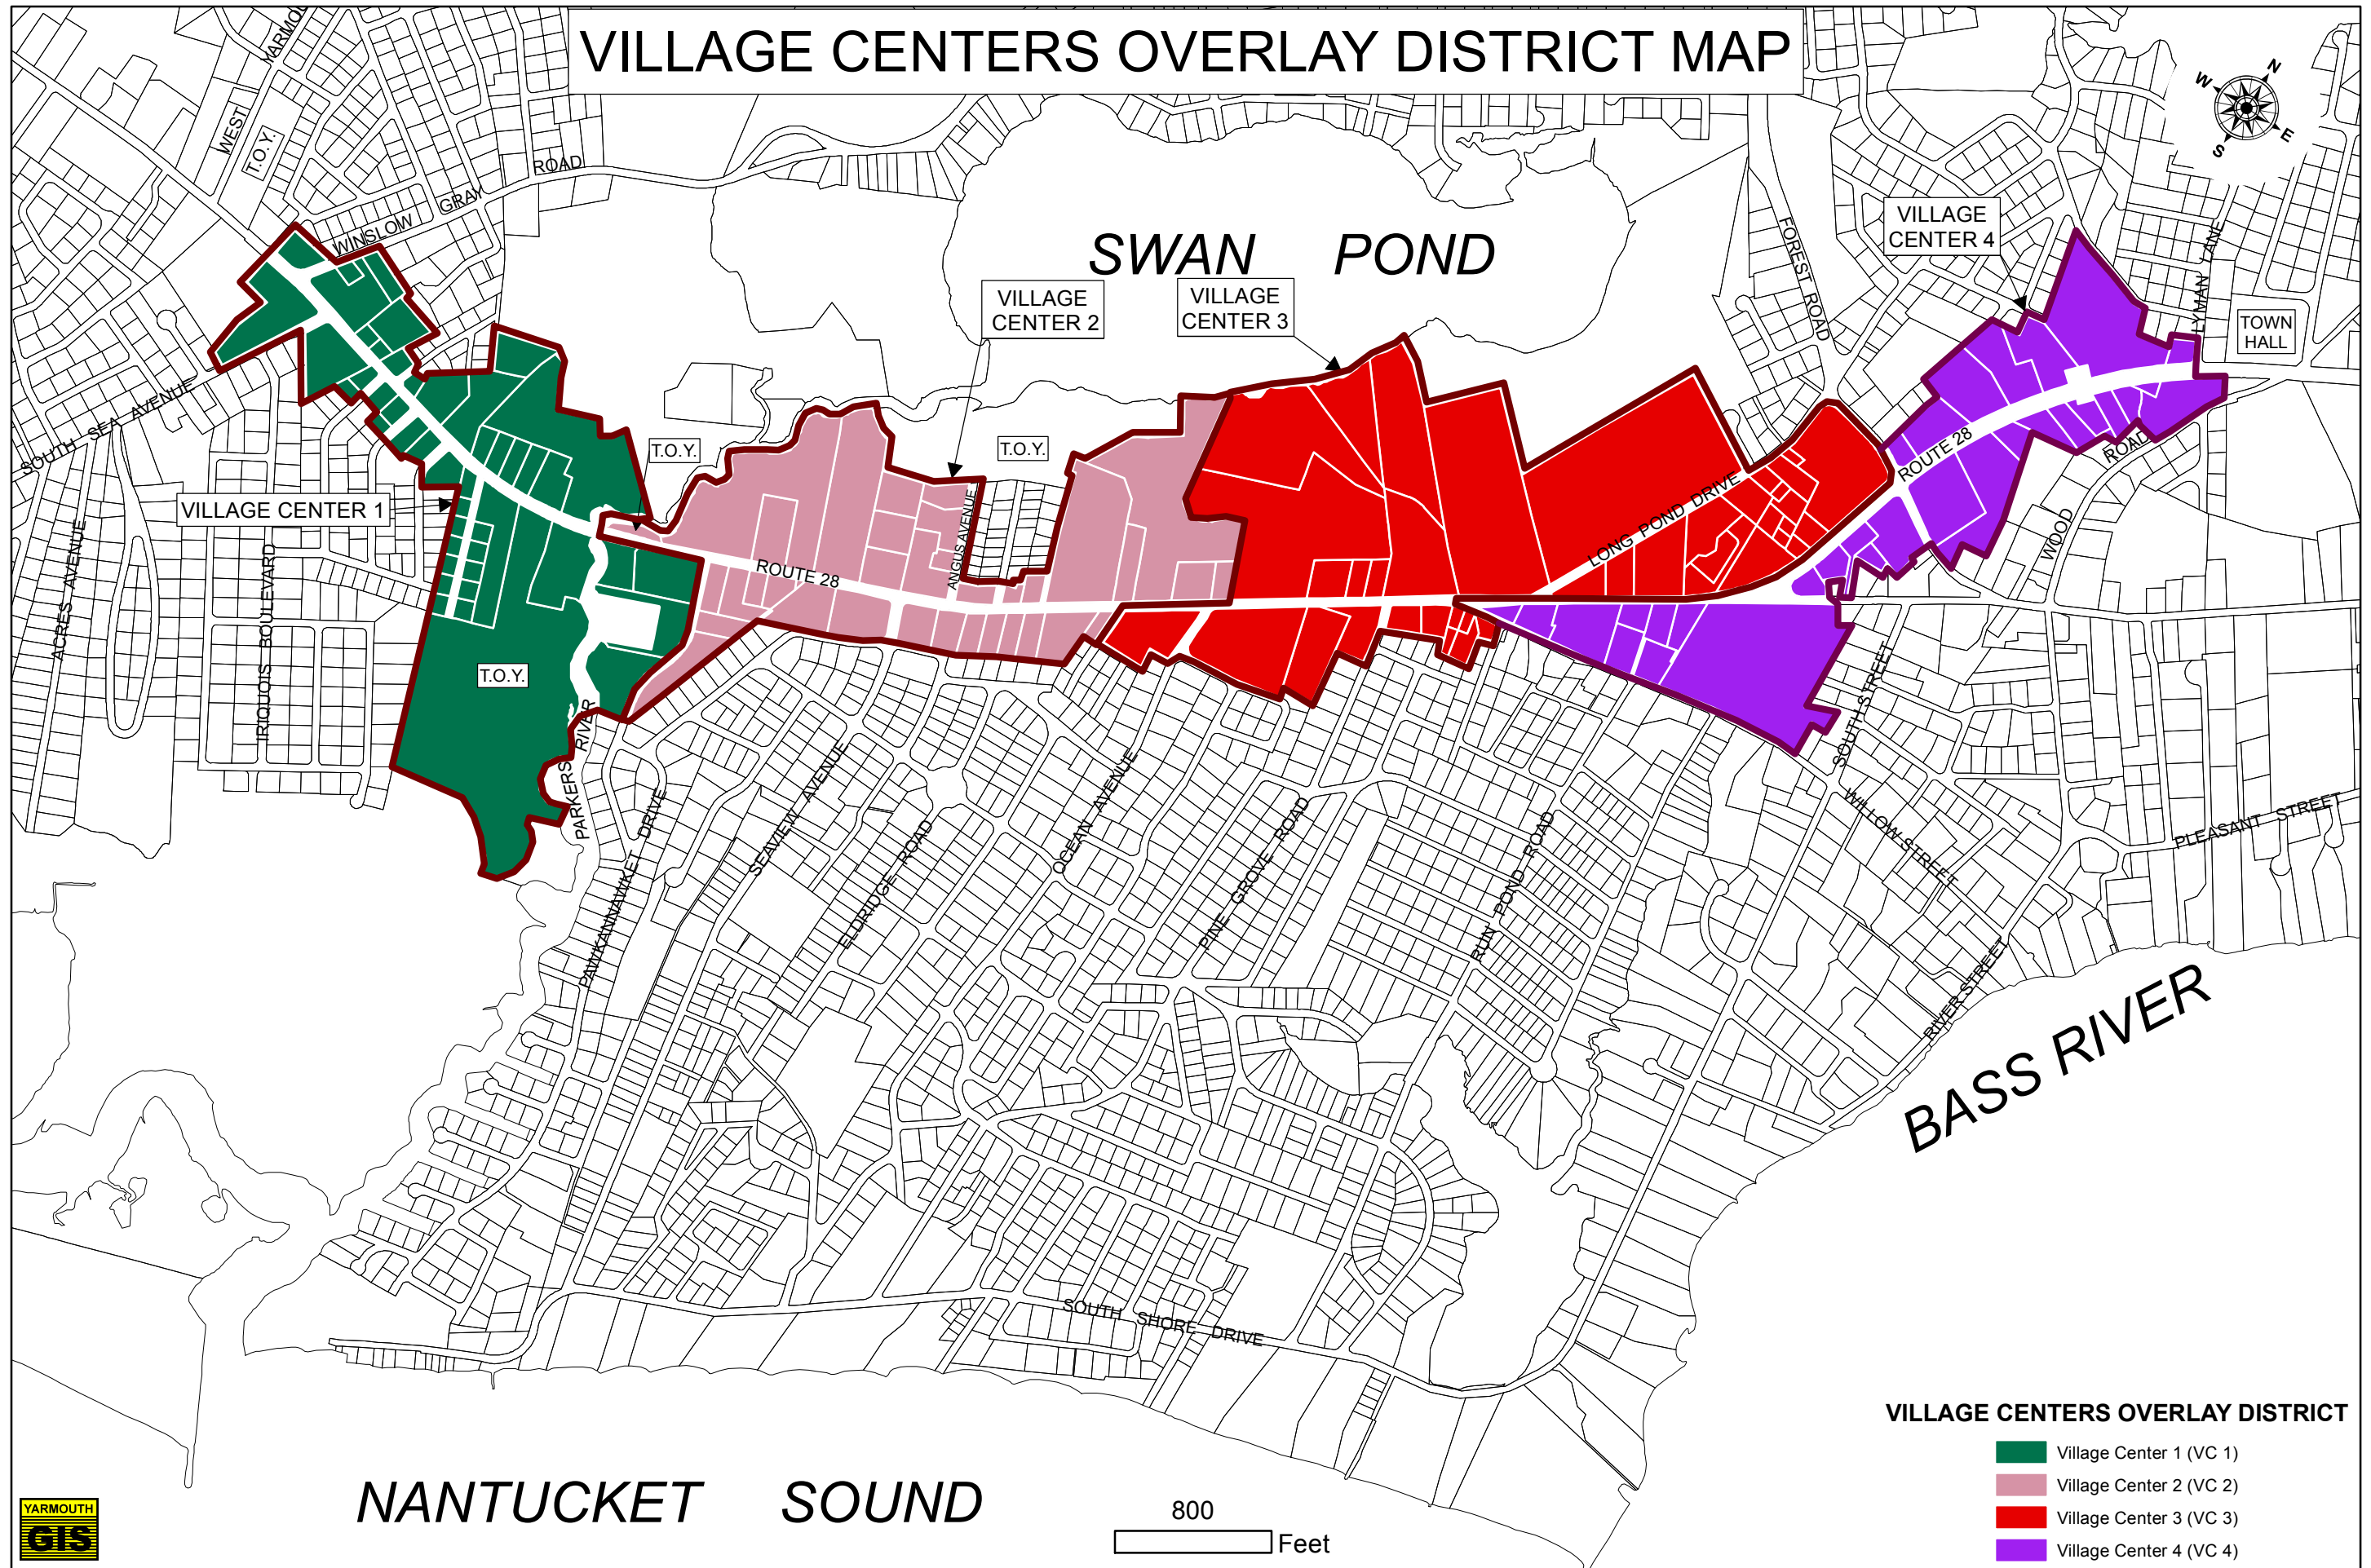

VILLAGE CENTERS OVERLAY DISTRICT MAP

NANTUCKET SOUND

800 Feet

TOWN HALL